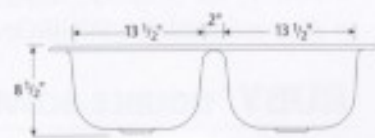

## Size Specifications

### OPAL DOUBLE-BOWL SINK

33" x 22" x 9 1/2"

- 031-2900 3-Hole Punch (w/o Soap Depressions)
- 031-2901 4-Hole Punch (w/o Soap Depressions)
- 031-2902 5-Hole Punch (w/o Soap Depressions)
- 031-2907 4-Hole Punch (Synron Self-Rimming, w/o Soap Depressions)

### RUBY DOUBLE-BOWL SINK

33" x 22" x 8 1/2"

- 031-2933 3-Hole Punch (Self-Rimming, w/o Soap Depressions)
- 031-2934 4-Hole Punch (Self-Rimming, w/o Soap Depressions)
- 031-2935 5-Hole Punch (Self-Rimming, w/o Soap Depressions)

### GARNET II DOUBLE-BOWL SINK

33" x 22" x 7 3/16"

- 031-2957 3-Hole Punch (Self-Rimming, w/o Soap Depressions)
- 031-2958 4-Hole Punch (Self-Rimming, w/o Soap Depressions)
- 031-2959 5-Hole Punch (Self-Rimming, w/o Soap Depressions)