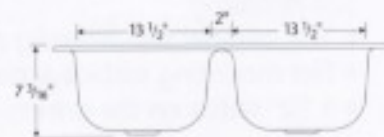

### OPAL DOUBLE-BOWL SINK

33" x 22" x 9 1/2"

- 031-2900 3-Hole Punch (w/o Soap Depressions)
- 031-2901 4-Hole Punch (w/o Soap Depressions)
- 031-2902 5-Hole Punch (w/o Soap Depressions)
- 031-2907 4-Hole Punch (Synron Self-Rimming, w/o Soap Depressions)

### RUBY DOUBLE-BOWL SINK

33" x 22" x 8 1/2"

- 031-2933 3-Hole Punch (Self-Rimming, w/o Soap Depressions)
- 031-2934 4-Hole Punch (Self-Rimming, w/o Soap Depressions)
- 031-2935 5-Hole Punch (Self-Rimming, w/o Soap Depressions)

### GARNET II DOUBLE-BOWL SINK

33" x 22" x 7 3/16"

- 031-2957 3-Hole Punch (Self-Rimming, w/o Soap Depressions)
- 031-2958 4-Hole Punch (Self-Rimming, w/o Soap Depressions)
- 031-2959 5-Hole Punch (Self-Rimming, w/o Soap Depressions)

### GARNET DOUBLE-BOWL SINK

32" x 21" x 7 3/16"

- 031-2780 3-Hole Punch (Flat Rim, w/o Soap Depressions)
- 031-2781 4-Hole Punch (Flat Rim, w/o Soap Depressions)
- 031-2782 5-Hole Punch (Flat Rim, w/o Soap Depressions)