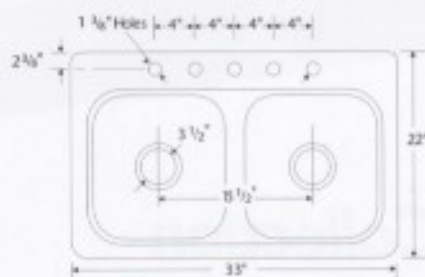

**GARNET DOUBLE-BOWL SINK** 32" x 21" x 7 3/16"

## Size Specifications

### OPAL DOUBLE-BOWL SINK

33" x 22" x 9 1/2"

- 031-2900 3-Hole Punch (w/o Soap Depressions)
- 031-2901 4-Hole Punch (w/o Soap Depressions)
- 031-2902 5-Hole Punch (w/o Soap Depressions)
- 031-2907 4-Hole Punch (Synron Self-Rimming, w/o Soap Depressions)

### RUBY DOUBLE-BOWL SINK

33" x 22" x 8 1/2"

- 031-2933 3-Hole Punch (Self-Rimming, w/o Soap Depressions)
- 031-2934 4-Hole Punch (Self-Rimming, w/o Soap Depressions)
- 031-2935 5-Hole Punch (Self-Rimming, w/o Soap Depressions)