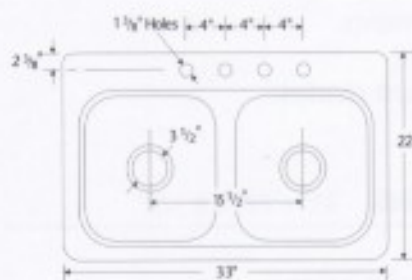

## Size Specifications

### OPAL DOUBLE-BOWL SINK

33" x 22" x 9 1/2"

- 031-2900 3-Hole Punch (w/o Soap Depressions)
- 031-2901 4-Hole Punch (w/o Soap Depressions)
- 031-2902 5-Hole Punch (w/o Soap Depressions)
- 031-2907 4-Hole Punch (Synron Self-Rimming, w/o Soap Depressions)

### RUBY DOUBLE-BOWL SINK

33" x 22" x 8 1/2"

- 031-2933 3-Hole Punch (Self-Rimming, w/o Soap Depressions)
- 031-2934 4-Hole Punch (Self-Rimming, w/o Soap Depressions)
- 031-2935 5-Hole Punch (Self-Rimming, w/o Soap Depressions)

### GARNET II DOUBLE-BOWL SINK

33" x 22" x 7 3/16"

- 031-2957 3-Hole Punch (Self-Rimming, w/o Soap Depressions)
- 031-2958 4-Hole Punch (Self-Rimming, w/o Soap Depressions)
- 031-2959 5-Hole Punch (Self-Rimming, w/o Soap Depressions)