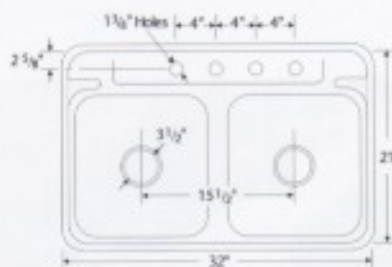

## Size Specifications

### RUBY DOUBLE-BOWL SINK

33" x 22" x 8 1/2"

- 031-2933 3-Hole Punch (Self-Rimming, w/o Soap Depressions)
- 031-2934 4-Hole Punch (Self-Rimming, w/o Soap Depressions)
- 031-2935 5-Hole Punch (Self-Rimming, w/o Soap Depressions)

### GARNET II DOUBLE-BOWL SINK

33" x 22" x 7 3/16"

- 031-2957 3-Hole Punch (Self-Rimming, w/o Soap Depressions)
- 031-2958 4-Hole Punch (Self-Rimming, w/o Soap Depressions)
- 031-2959 5-Hole Punch (Self-Rimming, w/o Soap Depressions)

### GARNET DOUBLE-BOWL SINK

32" x 21" x 7 3/16"

- 031-2780 3-Hole Punch (Flat Rim, w/o Soap Depressions)
- 031-2781 4-Hole Punch (Flat Rim, w/o Soap Depressions)
- 031-2782 5-Hole Punch (Flat Rim, w/o Soap Depressions)