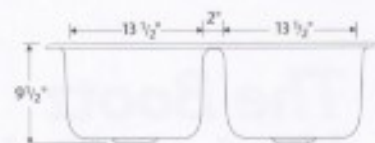

Size Specifications

OPAL DOUBLE-BOWL SINK

33" x 22" x 9 1/2"

- 031-2900 3-Hole Punch (w/o Soap Depressions)
- 031-2901 4-Hole Punch (w/o Soap Depressions)
- 031-2902 5-Hole Punch (w/o Soap Depressions)
- 031-2907 4-Hole Punch (Synron Self-Rimming, w/o Soap Depressions)