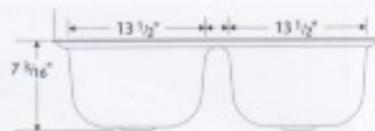

## Size Specifications

### RUBY DOUBLE-BOWL SINK

33" x 22" x 8 1/2"

- 031-2933 3-Hole Punch (Self-Rimming, w/o Soap Depressions)
- 031-2934 4-Hole Punch (Self-Rimming, w/o Soap Depressions)
- 031-2935 5-Hole Punch (Self-Rimming, w/o Soap Depressions)

### GARNET II DOUBLE-BOWL SINK

33" x 22" x 7 3/16"

- 031-2957 3-Hole Punch (Self-Rimming, w/o Soap Depressions)
- 031-2958 4-Hole Punch (Self-Rimming, w/o Soap Depressions)
- 031-2959 5-Hole Punch (Self-Rimming, w/o Soap Depressions)

### GARNET DOUBLE-BOWL SINK

32" x 21" x 7 3/16"

- 031-2780 3-Hole Punch (Flat Rim, w/o Soap Depressions)
- 031-2781 4-Hole Punch (Flat Rim, w/o Soap Depressions)
- 031-2782 5-Hole Punch (Flat Rim, w/o Soap Depressions)