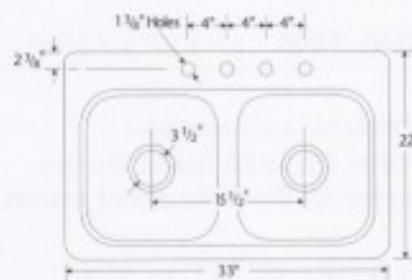

## Size Specifications

### RUBY DOUBLE-BOWL SINK

33" x 22" x 8 1/2"

- 031-2933 3-Hole Punch (Self-Rimming, w/o Soap Depressions)
- 031-2934 4-Hole Punch (Self-Rimming, w/o Soap Depressions)
- 031-2935 5-Hole Punch (Self-Rimming, w/o Soap Depressions)

### GARNET II DOUBLE-BOWL SINK

33" x 22" x 7 3/16"

- 031-2957 3-Hole Punch (Self-Rimming, w/o Soap Depressions)
- 031-2958 4-Hole Punch (Self-Rimming, w/o Soap Depressions)
- 031-2959 5-Hole Punch (Self-Rimming, w/o Soap Depressions)

### GARNET DOUBLE-BOWL SINK

32" x 21" x 7 3/16"

- 031-2780 3-Hole Punch (Flat Rim, w/o Soap Depressions)
- 031-2781 4-Hole Punch (Flat Rim, w/o Soap Depressions)
- 031-2782 5-Hole Punch (Flat Rim, w/o Soap Depressions)