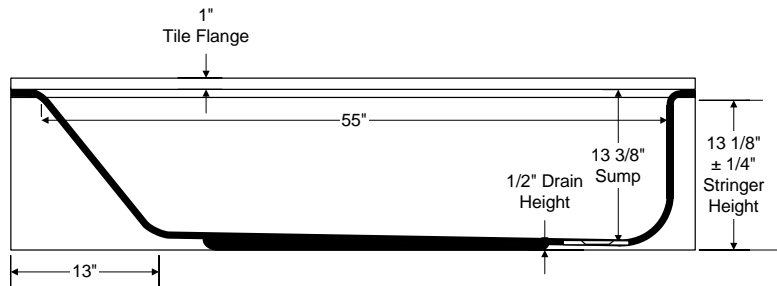

BOOTZCAST PORCELAIN ENAMEL 60" X 30" X 14 1/4" BATHTUB

011-7000 RH DRAIN, SLIP-RESISTANT
011-7001 LH DRAIN, SLIP-RESISTANT

DESCRIPTION:

The Bootzcast is a 60" x 30" x 14 1/4" bathtub encased with a SYNIRON 2 composite backed material. The Bootzcast is "the affordable alternative to cast iron" designed to improve heat retention, prevent handling, and installation damage. The Bootzcast has a 40 degree lumbar support for a more comfortable bathing experience. Construction is one piece heavy gauge seamless steel with an acid resistant porcelain enamel finish. The Bootzcast weighs 80 lbs., easy to install into a bathtub alcove - "just set it and level it". The full length support pad offers added strength and sound deadening. This product is compatible or complies with ASME A112.19.1/CSA B45.2 (Standard for Enameled Steel Plumbing Fixtures), ADA (American Disabilities Act), ASTM F 462 (Safety Specification for Slip Resistant Bathing Facilities), ASTM E 162 (Test Method for Surface Flammability), ASTM E 662 (Test Method for Smoke Density), ANSI Z124.1.2sec5.6 (Ignition Test), WW-P 541 (U.S. Military Federal Specification), HUD-FHA-VA, LEED, and the Buy American Act, as applicable when installed accordingly. Available in white, bone and biscuit colors with a right and left drain. Made in the USA.

Weight: 80 lbs

1400 Park Street • P.O. Box 18010 • Evansville, IN 47719-1010 • (812) 423-5401 • Fax (812) 429-2254 • www.bootz.com • webmaster@bootz.com

BOOTZCAST PORCELAIN ENAMEL 60" X 30" X 14 1/4" BATHTUB

Bootzcast 5' Bathtub 60" x 30" x 14 1/4" Standard Outlet

011-7000 RH Drain, slip-resistant
011-7001 LH Drain, slip-resistant

Complies with:
All fixtures are compatible or comply with ANSI, ASME, CSA, WW-P 541, HUD-FHA-VA, LEED and the "Buy America Act" where applicable when installed accordingly.