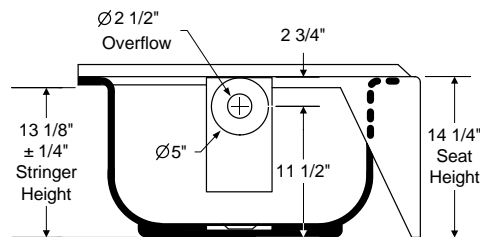

BOOTZCAST PORCELAIN ENAMEL 60" X 30" X 14 1/4" BATHTUB

011-7000 RH DRAIN, SLIP-RESISTANT
011-7001 LH DRAIN, SLIP-RESISTANT

DESCRIPTION:

The Bootzcast is a 60" x 30" x 14 1/4" bathtub encased with a SYNIRON 2 composite backed material. The Bootzcast is "the affordable alternative to cast iron" designed to improve heat retention, prevent handling, and installation damage. The Bootzcast has a 40 degree lumbar support for a more comfortable bathing experience. Construction is one piece heavy gauge seamless steel with an acid resistant porcelain enamel finish. The Bootzcast weighs 80 lbs., easy to install into a bathtub alcove - "just set it and level it". The full length support pad offers added strength and sound deadening. This product is compatible or complies with ASME A112.19.1/CSA B45.2 (Standard for Enameled Steel Plumbing Fixtures), ADA (American Disabilities Act), ASTM F 462 (Safety Specification for Slip Resistant Bathing Facilities), ASTM E 162 (Test Method for Surface Flammability), ASTM E 662 (Test Method for Smoke Density), ANSI Z124.1.2sec5.6 (Ignition Test), WW-P 541 (U.S. Military Federal Specification), HUD-FHA-VA, LEED, and the Buy American Act, as applicable when installed accordingly. Available in white, bone and biscuit colors with a right and left drain. Made in the USA.

Weight: 80 lbs

1400 Park Street • P.O. Box 18010 • Evansville, IN 47719-1010 • (812) 423-5401 • Fax (812) 429-2254 • www.bootz.com • webmaster@bootz.com

BOOTZCAST PORCELAIN ENAMEL 60" X 30" X 14 1/4" BATHTUB

Bootzcast 5' Bathtub 60" x 30" x 14 1/4" Standard Outlet

011-7000 RH Drain, slip-resistant
011-7001 LH Drain, slip-resistant

Complies with:
All fixtures are compatible or comply with ANSI, ASME, CSA, WW-P 541, HUD-FHA-VA, LEED and the "Buy America Act" where applicable when installed accordingly.