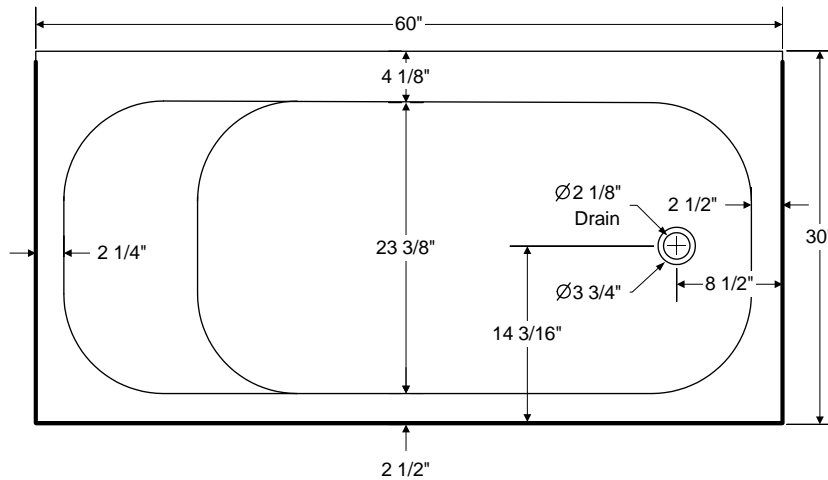

BOOTZCAST PORCELAIN ENAMEL 60" X 30" X 14 1/4" BATHTUB

011-7000 RH DRAIN, SLIP-RESISTANT
011-7001 LH DRAIN, SLIP-RESISTANT

DESCRIPTION:

The Bootzcast is a 60" x 30" x 14 1/4" bathtub encased with a SYNIRON 2 composite backed material. The Bootzcast is "the affordable alternative to cast iron" designed to improve heat retention, prevent handling, and installation damage. The Bootzcast has a 40 degree lumbar support for a more comfortable bathing experience. Construction is one piece heavy gauge seamless steel with an acid resistant porcelain enamel finish. The Bootzcast weighs 80 lbs., easy to install into a bathtub alcove - "just set it and level it". The full length support pad offers added strength and sound deadening. This product is compatible or complies with ASME A112.19.1/CSA B45.2 (Standard for Enameled Steel Plumbing Fixtures), ADA (American Disabilities Act), ASTM F 462 (Safety Specification for Slip Resistant Bathing Facilities), ASTM E 162 (Test Method for Surface Flammability), ASTM E 662 (Test Method for Smoke Density), ANSI Z124.1.2sec5.6 (Ignition Test), WW-P 541 (U.S. Military Federal Specification), HUD-FHA-VA, LEED, and the Buy American Act, as applicable when installed accordingly. Available in white, bone and biscuit colors with a right and left drain. Made in the USA.

Weight: 80 lbs

1400 Park Street • P.O. Box 18010 • Evansville, IN 47719-1010 • (812) 423-5401 • Fax (812) 429-2254 • www.bootz.com • webmaster@bootz.com

BOOTZCAST PORCELAIN ENAMEL 60" X 30" X 14 1/4" BATHTUB

Bootzcast 5' Bathtub 60" x 30" x 14 1/4" Standard Outlet

011-7000 RH Drain, slip-resistant
011-7001 LH Drain, slip-resistant

Complies with:
All fixtures are compatible or comply with ANSI, ASME, CSA, WW-P 541, HUD-FHA-VA, LEED and the "Buy America Act" where applicable when installed accordingly.