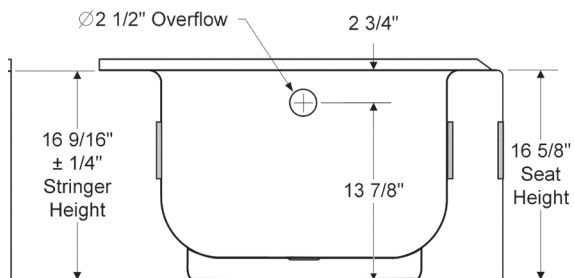

MAUI PLUS PORCELAIN ENAMEL 60" X 32" X 16 5/8" BATHTUB

011-2342

RH DRAIN, SLIP-RESISTANT

011-2343

LH DRAIN, SLIP-RESISTANT

DESCRIPTION:

The Maui Plus is a 60" x 32" x 16 5/8" deep soaker - 2" deeper than the standard 5' bathtub and 2" wider for spacious bathing with extra storage. The Maui Plus bathing area is full size with a 15" soaking depth. The Maui Plus has a 35 degree lumbar support for a more comfortable bathing experience. Construction is one piece heavy gauge seamless steel with an acid resistant porcelain enamel finish. The Maui Plus weighs 78 lbs., easy to install into bathtub alcove - "just set it and level it". The full length support pad offers added strength and sound deadening. This product is compatible or complies with ASME A112.19.1/CSA B45.2 (Standard for Enameled Steel Plumbing Fixtures), ADA (American Disabilities Act), ASTM F 462 (Safety Specification for Slip Resistant Bathing Facilities), WW-P 541 (U.S. Military Federal Specification), HUD-FHA-VA, LEED, and the Buy American Act, as applicable when installed accordingly. Available in white, bone and biscuit colors with a right and left drain. Made in the USA.

Weight: 78 lbs

MAUI PLUS PORCELAIN ENAMEL 60" X 32" X 16 5/8" BATHTUB

Maui Plus 5' Bathtub

60" x 32" x 16 5/8"

Weight: 78 lbs

Standard Outlet

011-2342 RH Drain, slip-resistant

011-2343 LH Drain, slip-resistant

Made in the USA

All Dimensions +/- 1/8" unless otherwise noted.
Dimensions shown are for reference.
Actual dimensions may vary slightly and should be checked prior to installation
SS 5/14