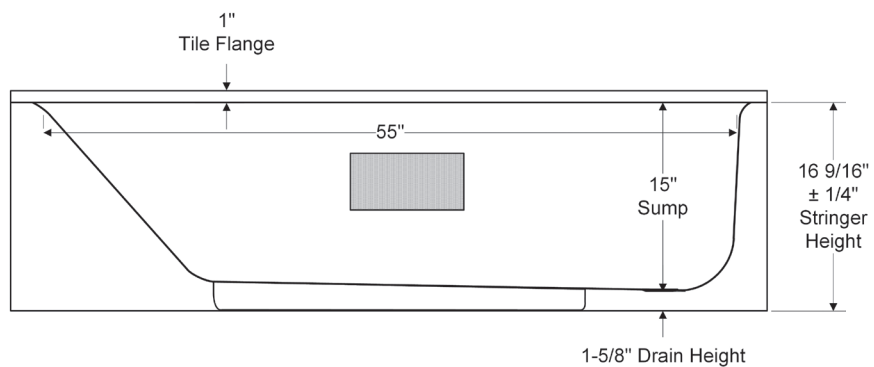

MAUI PLUS PORCELAIN ENAMEL 60" X 32" X 16 5/8" BATHTUB

011-2342

RH DRAIN, SLIP-RESISTANT

011-2343

LH DRAIN, SLIP-RESISTANT

DESCRIPTION:

The Maui Plus is a 60" x 32" x 16 5/8" deep soaker - 2" deeper than the standard 5' bathtub and 2" wider for spacious bathing with extra storage. The Maui Plus bathing area is full size with a 15" soaking depth. The Maui Plus has a 35 degree lumbar support for a more comfortable bathing experience. Construction is one piece heavy gauge seamless steel with an acid resistant porcelain enamel finish. The Maui Plus weighs 78 lbs., easy to install into bathtub alcove - "just set it and level it". The full length support pad offers added strength and sound deadening. This product is compatible or complies with ASME A112.19.1/CSA B45.2 (Standard for Enameled Steel Plumbing Fixtures), ADA (American Disabilities Act), ASTM F 462 (Safety Specification for Slip Resistant Bathing Facilities), WW-P 541 (U.S. Military Federal Specification), HUD-FHA-VA, LEED, and the Buy American Act, as applicable when installed accordingly. Available in white, bone and biscuit colors with a right and left drain. Made in the USA.

Weight: 78 lbs

MAUI PLUS PORCELAIN ENAMEL 60" X 32" X 16 5/8" BATHTUB

Maui Plus 5' Bathtub

60" x 32" x 16 5/8"

Weight: 78 lbs

Standard Outlet

011-2342 RH Drain, slip-resistant

011-2343 LH Drain, slip-resistant

Made in the USA

All Dimensions +/- 1/8" unless otherwise noted.
Dimensions shown are for reference.
Actual dimensions may vary slightly and should be checked prior to installation
SS 5/14