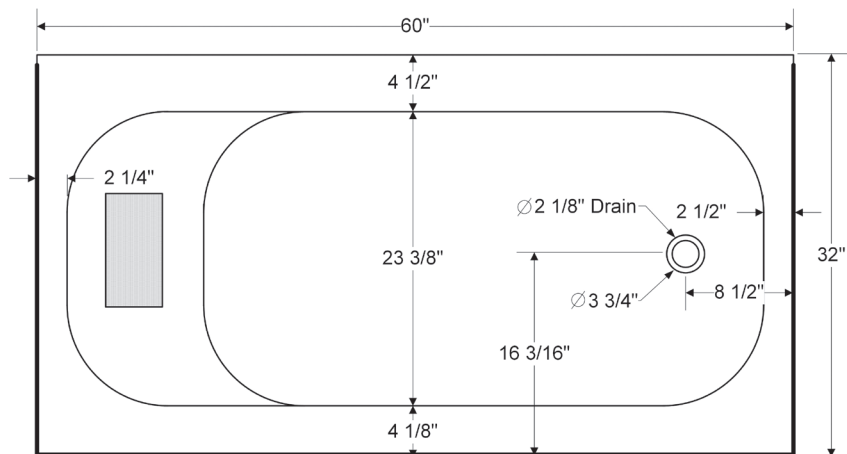

MAUI PLUS PORCELAIN ENAMEL 60" X 32" X 16 5/8" BATHTUB

011-2342

RH DRAIN, SLIP-RESISTANT

011-2343

LH DRAIN, SLIP-RESISTANT

DESCRIPTION:

The Maui Plus is a 60" x 32" x 16 5/8" deep soaker - 2" deeper than the standard 5' bathtub and 2" wider for spacious bathing with extra storage. The Maui Plus bathing area is full size with a 15" soaking depth. The Maui Plus has a 35 degree lumbar support for a more comfortable bathing experience. Construction is one piece heavy gauge seamless steel with an acid resistant porcelain enamel finish. The Maui Plus weighs 78 lbs., easy to install into bathtub alcove - "just set it and level it". The full length support pad offers added strength and sound deadening. This product is compatible or complies with ASME A112.19.1/CSA B45.2 (Standard for Enameled Steel Plumbing Fixtures), ADA (American Disabilities Act), ASTM F 462 (Safety Specification for Slip Resistant Bathing Facilities), WW-P 541 (U.S. Military Federal Specification), HUD-FHA-VA, LEED, and the Buy American Act, as applicable when installed accordingly. Available in white, bone and biscuit colors with a right and left drain. Made in the USA.

Weight: 78 lbs

MAUI PLUS PORCELAIN ENAMEL 60" X 32" X 16 5/8" BATHTUB

Maui Plus 5' Bathtub

60" x 32" x 16 5/8"

Weight: 78 lbs

Standard Outlet

011-2342 RH Drain, slip-resistant

011-2343 LH Drain, slip-resistant

Made in the USA

All Dimensions +/- 1/8" unless otherwise noted.
Dimensions shown are for reference.
Actual dimensions may vary slightly and should be checked prior to installation
SS 5/14