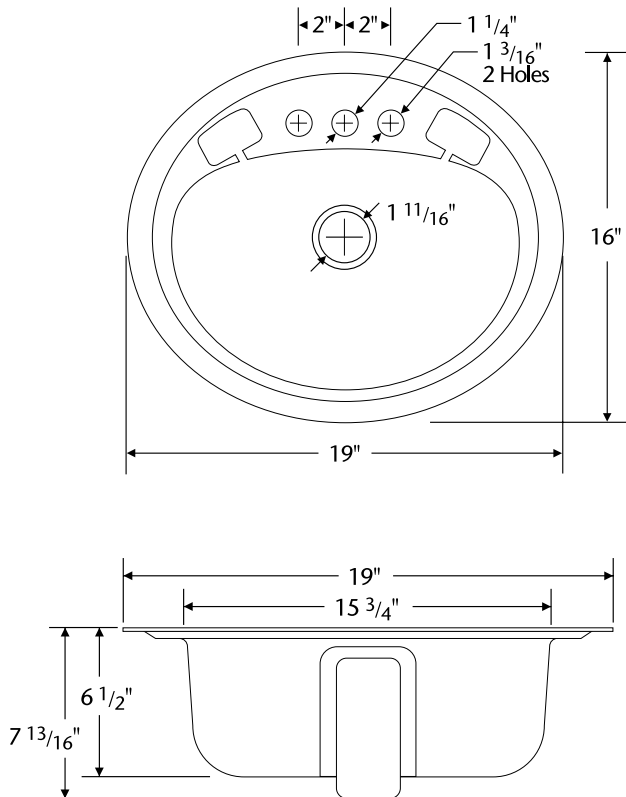

DAFFODIL 19" X 16" X 6 1/2"
PORCELAIN ENAMEL
OVAL LAVATORY

021-2440 CENTERSET PUNCH, FLAT-RIM

DESCRIPTION:

The Daffodil 19" x 16" oval flat-rim porcelain enamel lavatory with 4" centersets – sits even with the countertop-flat mounting surface with soap depressions accommodates the latest faucet designs – requires a stainless steel mounting rim (not included) weighs 10 lbs - acid resistant porcelain enameled steel - plastic overflow eliminates pop-offs and rust – installation template printed on shipping carton. This product is compatible or complies with ASME A112.191/CSA B45.2 (Standard for Enameled Steel Plumbing Fixtures), WW-P 541 (U.S. Military Federal Specification), HUD-FHA-VA, LEED, and the Buy American Act, as applicable when installed accordingly. Available in white, bone and biscuit colors. Faucets and stainless rim not included. Made in the USA.

Weight: 10 lbs

1400 Park Street • P.O. Box 18010 • Evansville, IN 47719-1010 • (812) 423-5401 • Fax (812) 429-2254 • www.bootz.com • webmaster@bootz.com

DAFFODIL 19" X 16" X 6 1/2" PORCELAIN ENAMEL OVAL LAVATORY

Daffodil Oval Lavatory

19" x 16"

021-2440 Centerset punch, flat-rim

Complies with:
All fixtures are compatible or comply with ANSI, ASME, CSA, WW-P 541, HUD-FHA-VA, LEED and the "Buy America Act" where applicable when installed accordingly.

Standard Features:
"The affordable alternative to cast iron"
Full length sound deadening pad
Slip resistant bottom
Set it and level it

Made in the USA

All Dimensions +/- 1/8" unless otherwise noted.
Dimensions shown are for reference.
Actual dimensions may vary slightly and should be checked prior to installation
SS 5/14