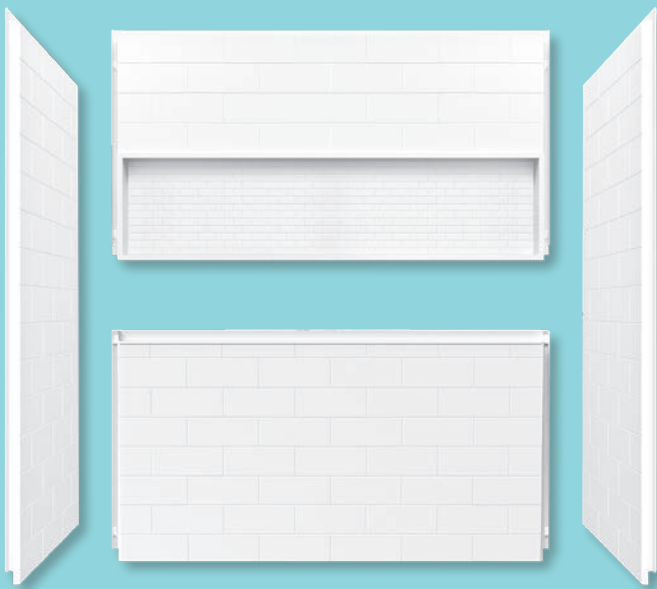

FHA Grab Bar Compatibility

Code-compliant reinforced backing option ensures secure FHA-compatible grab bar mounting.