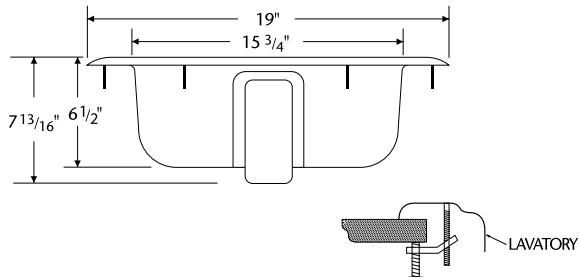

LAUREL 19" X 19" X 6 1/2"
PORCELAIN ENAMEL
ROUND LAVATORY

021-2435 CENTERSET PUNCH, SELF-RIM
021-2435M CENTERSET PUNCH, SELF-RIM (6 PACK)

DESCRIPTION:

The Laurel 19" round self-rimming porcelain enamel lavatory with 4" centersets - timeless round shape that goes with any décor - flat mounting surface without soap depressions - accommodates the latest faucet designs - exclusive "contractor friendly" stud and clip mounting assembly for quick and easy installation - weighs only 10 lbs - acid resistant porcelain enameled steel - plastic overflow eliminates pop-offs and rust - installation template printed on shipping carton. This product is compatible or complies with ASME A112.19.1/CSA B45.2 (Standard for Enameled Steel Plumbing Fixtures), WW-P 541 (U.S. Military Federal Specification), HUD-FHA-VA, LEED, and the Buy American Act, as applicable when installed accordingly. Available in white, bone and biscuit colors. Faucets not included. Made in the USA.

Weight: 10 lbs

1400 Park Street • P.O. Box 18010 • Evansville, IN 47719-1010 • (812) 423-5401 • Fax (812) 429-2254 • www.bootz.com • webmaster@bootz.com

LAUREL 19" X 19" X 6 1/2" PORCELAIN ENAMEL ROUND LAVATORY

Laurel Round Lavatory

19" round

(brackets w/o soap depressions)

021-2435 Centerset punch, self-rim

021-2435M Centerset punch, self-rim (6 pack)

Complies with:
All fixtures are compatible or comply with ANSI, ASME, CSA, WW-P 541, HUD-FHA-VA, LEED and the "Buy America Act" where applicable when installed accordingly.

Standard Features:
"The affordable alternative to cast iron"
Full length sound deadening pad
Slip resistant bottom
Set it and level it

Made in the USA

All Dimensions +/- 1/8" unless otherwise noted.
Dimensions shown are for reference.
Actual dimensions may vary slightly and should be checked prior to installation
SS 5/14