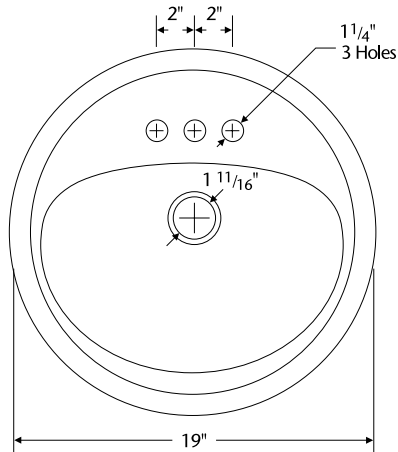

LAUREL 19" X 19" X 6 1/2"
PORCELAIN ENAMEL
ROUND LAVATORY

021-2435 CENTERSET PUNCH, SELF-RIM
021-2435M CENTERSET PUNCH, SELF-RIM (6 PACK)

DESCRIPTION:

The Laurel 19" round self-rimming porcelain enamel lavatory with 4" centersets - timeless round shape that goes with any décor - flat mounting surface without soap depressions - accommodates the latest faucet designs - exclusive "contractor friendly" stud and clip mounting assembly for quick and easy installation - weighs only 10 lbs - acid resistant porcelain enameled steel - plastic overflow eliminates pop-offs and rust - installation template printed on shipping carton. This product is compatible or complies with ASME A112.19.1/CSA B45.2 (Standard for Enameled Steel Plumbing Fixtures), WW-P 541 (U.S. Military Federal Specification), HUD-FHA-VA, LEED, and the Buy American Act, as applicable when installed accordingly. Available in white, bone and biscuit colors. Faucets not included. Made in the USA.

Weight: 10 lbs

1400 Park Street • P.O. Box 18010 • Evansville, IN 47719-1010 • (812) 423-5401 • Fax (812) 429-2254 • www.bootz.com • webmaster@bootz.com

LAUREL 19" X 19" X 6 1/2" PORCELAIN ENAMEL ROUND LAVATORY

Laurel Round Lavatory

19" round

(brackets w/o soap depressions)

021-2435 Centerset punch, self-rim

021-2435M Centerset punch, self-rim (6 pack)

Complies with:
All fixtures are compatible or comply with ANSI, ASME, CSA, WW-P 541, HUD-FHA-VA, LEED and the "Buy America Act" where applicable when installed accordingly.

Standard Features:
"The affordable alternative to cast iron"
Full length sound deadening pad
Slip resistant bottom
Set it and level it

Made in the USA

All Dimensions +/- 1/8" unless otherwise noted.
Dimensions shown are for reference.
Actual dimensions may vary slightly and should be checked prior to installation
SS 5/14