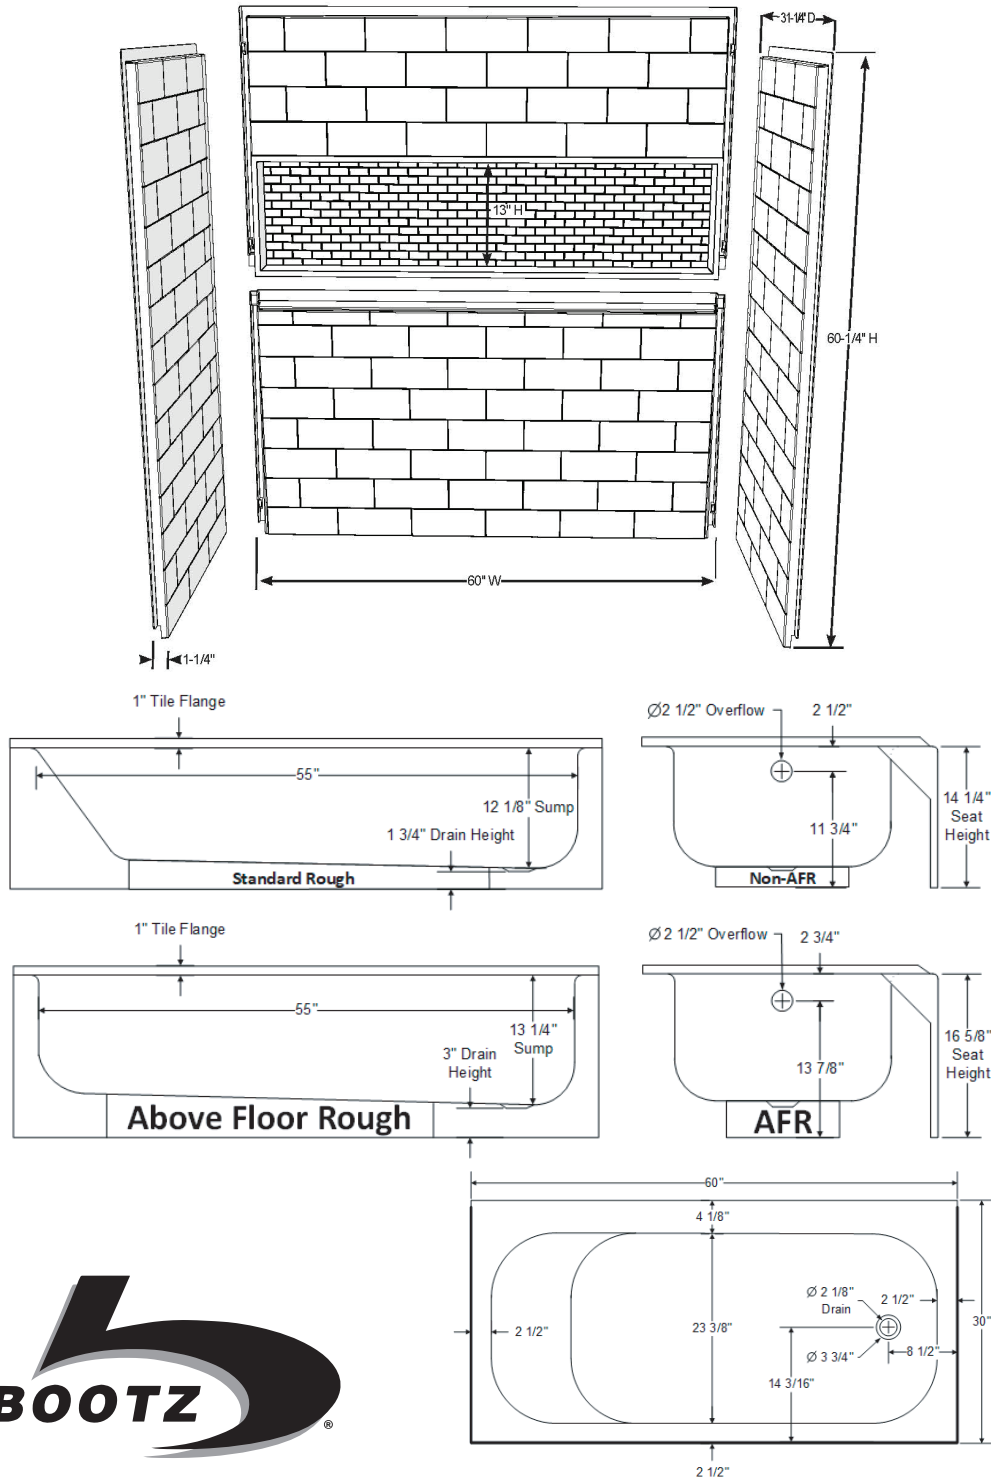

Weight: Aloha (1 of 2) = 64 lbs, NexTile (2 of 2) = 105 lbs

BTZ3364-50-00NG includes Aloha RH 011-3364-00NG and NexTile Z041-5000-00NG

BTZ3365-50-00NG includes Aloha LH 011-3365-00NG and NexTile Z041-5000-00NG

CAULKLESS SYSTEM (AFR) ABOVE FLOOR ROUGH 60" x 30" x 76"

Weight: Aloha AFR (1 of 2) = 73 lbs, NexTile (2 of 2) = 105 lbs

BTZ3672-50-00NG includes Aloha AFR RH 011-3672-00NG and NexTile Z041-5000-00NG

BTZ3673-50-00NG includes Aloha AFR LH 011-3673-00NG and NexTile Z041-5000-00NG

Standard Features:

- Caulkless water-tight system
- Sanitary porcelain bathtub
- NexTile realistic tile & grout
- Direct-to-stud installation
- Full-length storage niche

Made in the USA

All Dimensions $\pm 1/8"$ unless otherwise noted.
Dimensions shown are for reference.
Actual dimensions may vary slightly and should be checked prior to installation
Rev. 06.25.20