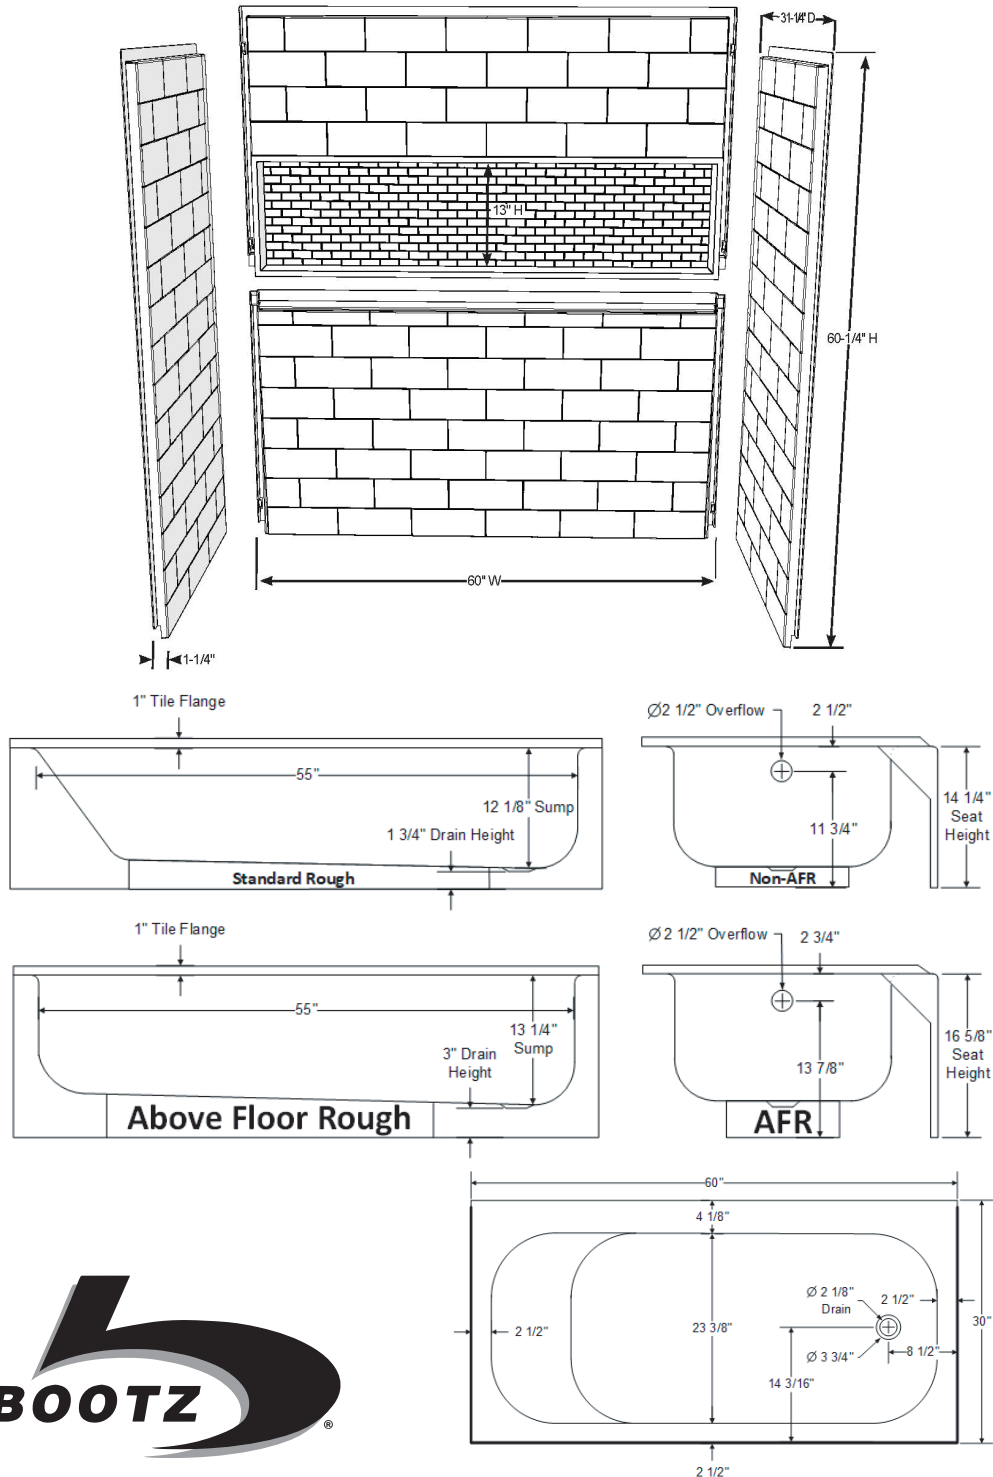

NEXTILE CAULKLESS SYSTEM FHA ALOHA (AND AFR) + NEXTILE FHA

CAULKLESS SYSTEM STANDARD-ROUGH 60" x 30" x 74"

Weight: Aloha (1 of 2) = 64 lbs, NexTile FHA (2 of 2) = 115 lbs

BTZ3364-55-00NG includes Aloha RH 011-3364-00NG and NexTile FHA Z041-5025-00NG

BTZ3365-55-00NG includes Aloha LH 011-3365-00NG and NexTile FHA Z041-5025-00NG

CAULKLESS SYSTEM (AFR) ABOVE FLOOR ROUGH 60" x 30" x 76"

Weight: Aloha AFR (1 of 2) = 73 lbs, NexTile FHA (2 of 2) = 115 lbs

BTZ3672-55-00NG includes Aloha AFR RH 011-3672-00NG and NexTile FHA Z041-5025-00NG

BTZ3673-55-00NG includes Aloha AFR LH 011-3673-00NG and NexTile FHA Z041-5025-00NG

Complies with:

Fixture is compatible or complies with ASME A112.19.1/CSA B45.2 and CSA B45.5/APMO Z124 ANSI, WW-P 541, HUD-FHA-VA, LEED and the "Buy America Act" where applicable and when installed accordingly.

Standard Features:

- Caulkless water-tight system
- FHA for grab-bar mounting
- Sanitary porcelain bathtub
- NexTile FHA realistic tile & grout
- Direct-to-stud installation
- Full length storage niche

Made in the USA

All Dimensions $\pm 1/8"$ unless otherwise noted.
Dimensions shown are for reference.
Actual dimensions may vary slightly and should be checked prior to installation
Rev. 06.25.20